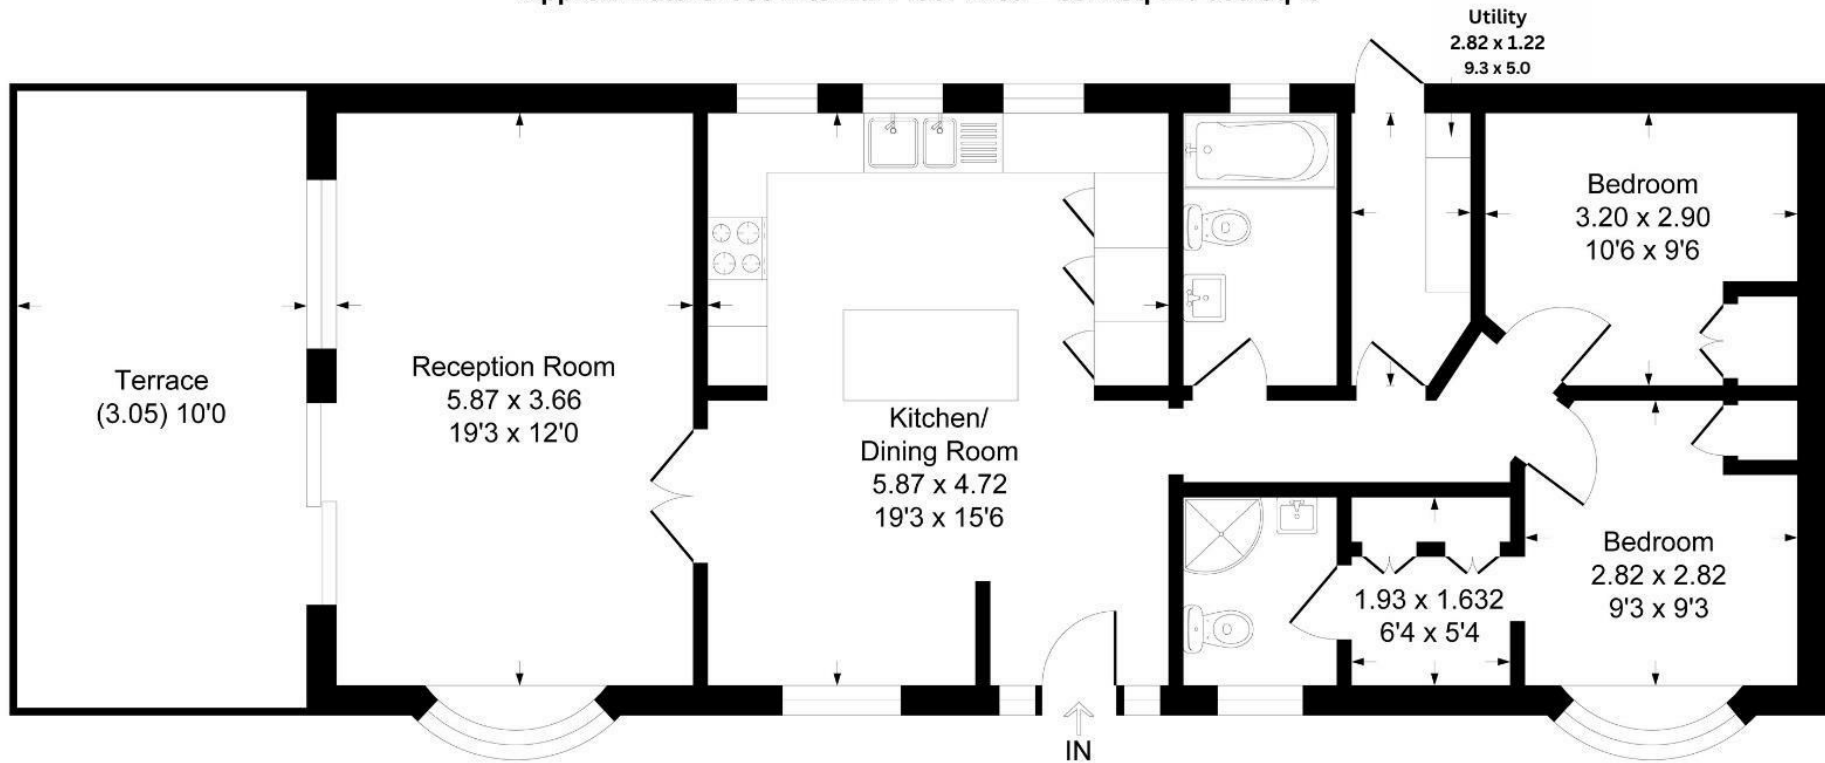

Forever In Our Hearts
PENNY
1969-2018

The Paddock Lake View

Approximate Gross Internal Floor Area = 89.1 sq m / 959 sq ft

Illustration for identification purposes only, measurements are approximate, not to scale.
Produced By Esjay Property Marketing